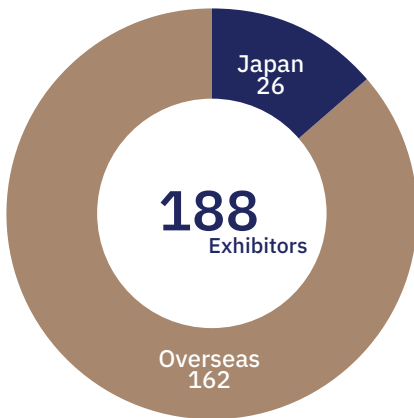

Messe Düsseldorf Japan Ltd.

prowine-tokyo.com

info@prowine-tokyo.com

ProWine Tokyo 2026

Event	ProWine Tokyo 2026
Date	15-17 April 2026 (Wed.-Fri.) 10:00-17:00
Venue	Tokyo Big Sight, East Hall 3+8
Organized by	Messe Düsseldorf Japan Ltd.
Supported by	Japan Sommelier Association Japan Wines and Spirits Importers' Association Wine Importers Association of Japan

Glass Washing Partner:
Winterhalter Japan

Water Partner:
antipodes

Facts & Figures

Exhibitors

from **23** countries

from overseas **86.2%**

Listed Products **1,200+** bottles

Top 3 countries:

1. Germany  32 exhibitors
2. France  29 exhibitors
3. Japan  26 exhibitors

Pavilions:

-  France
-  Garnacha/Grenache European Quality Wines
-  Georgia (New Generation Wines from Georgia)
-  Germany
-  Greece
-  Romania
-  Serbia
-  South Africa
-  Spain (D.O. Rueda, Camara de ComercioHispano Japonesa)
-  Uruguay
-  USA (SUSTA, New York Wine & Grape Foundation)

Visitors *the total from 5 concurrent events

April 15 (Wed.) 🌞 April 16 (Thu.) 🌞 April 17 (Fri.) 🌞
18,102 **19,307** **19,647**

Total: **57,056** visitors

Visitor by Industry

Among the visitors,
80.0% possess purchasing authority or influence decision-making processes.