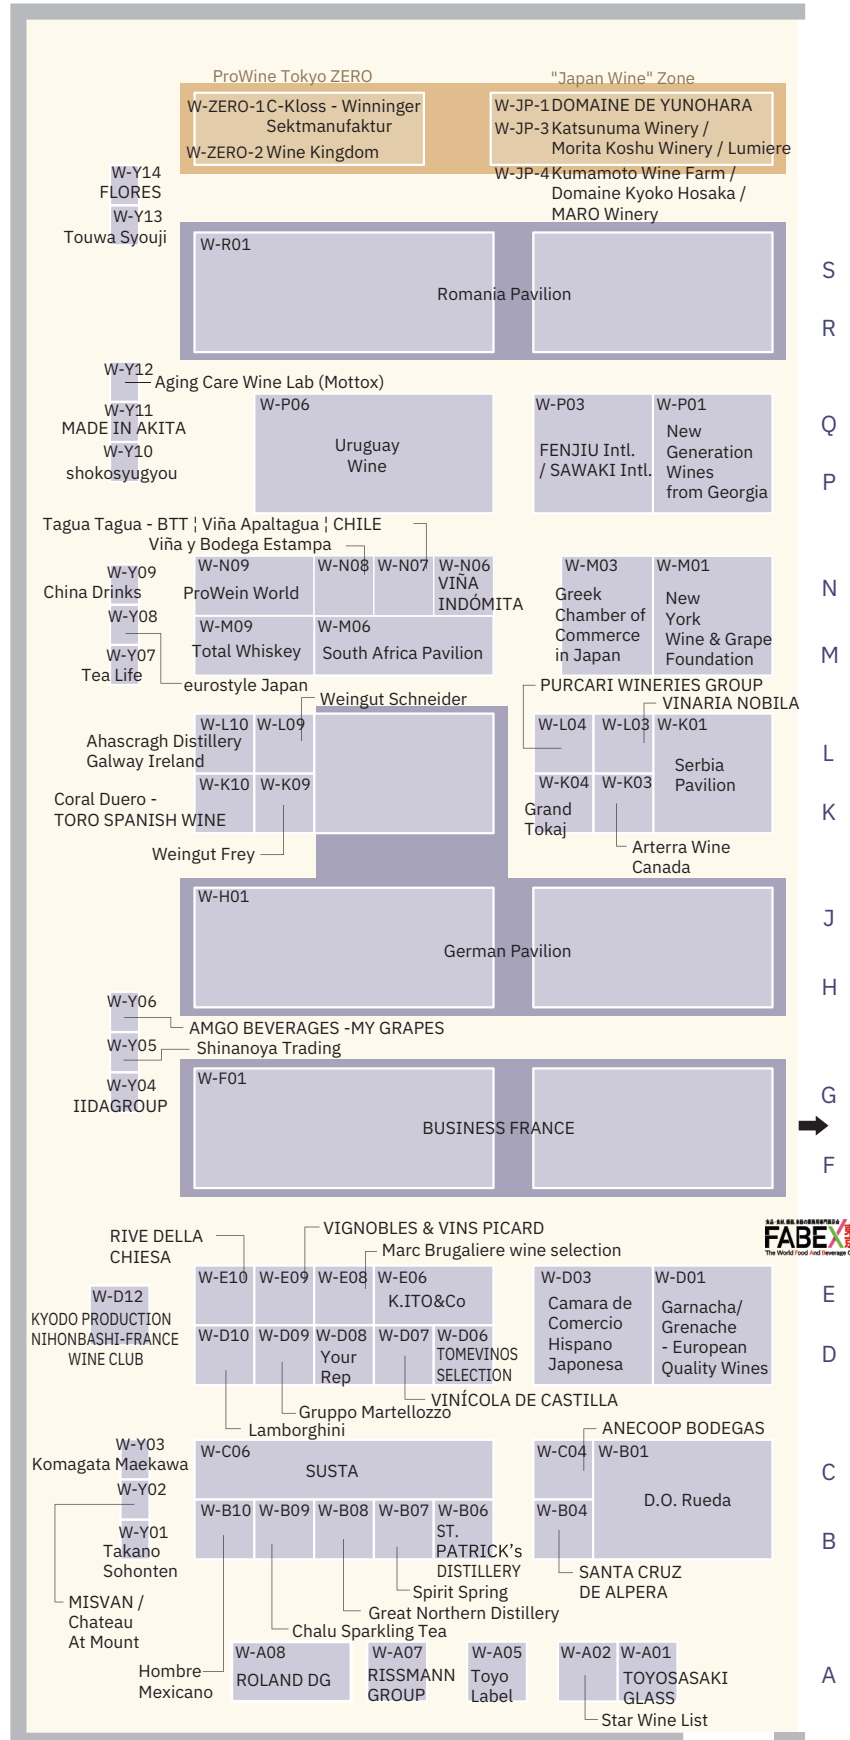

1. Germany  32 exhibitors
2. France  29 exhibitors
3. Japan  26 exhibitors

Pavilions:

-  France
-  Garnacha/Grenache European Quality Wines
-  Georgia (New Generation Wines from Georgia)
-  Germany
-  Greece
-  Romania
-  Serbia
-  South Africa
-  Spain (D.O. Rueda, Camara de ComercioHispano Japonesa)
-  Uruguay
-  USA (SUSTA, New York Wine & Grape Foundation)

Hotel

ANA InterContinental Tokyo, Andaz Tokyo, Bvlgari Hotel Tokyo, Conrad Tokyo, FOUR SEASONS HOTEL TOKYO AT MARUNOUCHI, Hoshino Resorts Inc., InterContinental Tokyo Bay, KEIO PLAZA HOTEL Co.,Ltd., Meiji Kinenkan, NEW OTANI Co.,Ltd., Onko Chishin Inc., Oriental Land Co.,Ltd., PALACE HOTEL Co.,Ltd., and more

Satisfaction
 Expectation met or exceeded:

92.5%

Purpose Achievement
 Objectives met or exceeded:

95.0%

ProWine Tokyo 2026

East Hall 3 | Exhibition zone

East Hall 8 | Event zone

Exhibitor List (East Hall 3+8)