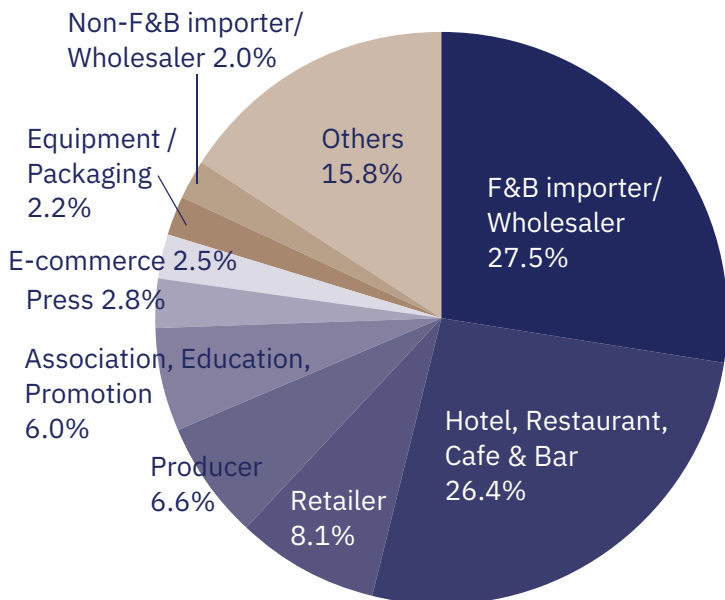

1. Germany  32 exhibitors
2. France  29 exhibitors
3. Japan  26 exhibitors

Pavilions:

-  France
-  Garnacha/Grenache European Quality Wines
-  Georgia (New Generation Wines from Georgia)
-  Germany
-  Greece
-  Romania
-  Serbia
-  South Africa
-  Spain (D.O. Rueda, Camara de ComercioHispano Japonesa)
-  Uruguay
-  USA (SUSTA, New York Wine & Grape Foundation)

Visitors *the total from 5 concurrent events

April 15 (Wed.) 🌞 April 16 (Thu.) 🌞 April 17 (Fri.) 🌞
18,102 **19,307** **19,647**

Total: **57,056** visitors

Visitor by Industry

Among the visitors,
80.0% possess purchasing authority or influence decision-making processes.