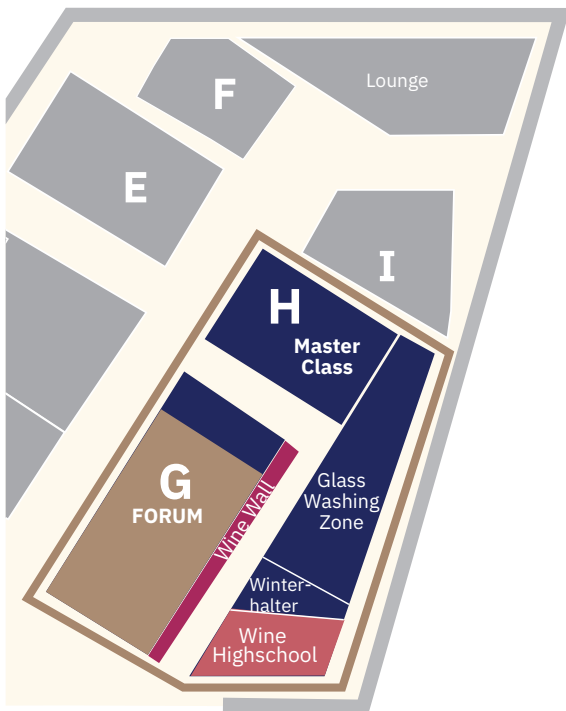

Satisfaction
 Expectation met or exceeded:

92.5%

Purpose Achievement
 Objectives met or exceeded:

95.0%

ProWine Tokyo 2026

East Hall 3 | Exhibition zone

East Hall 8 | Event zone

Exhibitor List (East Hall 3+8)